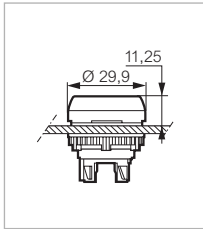

To be combined with a clip and LED block (p. 55)

Without engraving

- Red
- Green
- Yellow
- White
- Blue

L20SE10
L20SE20
L20SE40
L20SE50
L20SE60

On demand engraving (p. 74)

Symbol code to be added at the end of the catalogue number

- Red
- Green
- Yellow
- White
- Blue

L20SE31
L20SE32
L20SE34
L20SE35
L20SE36