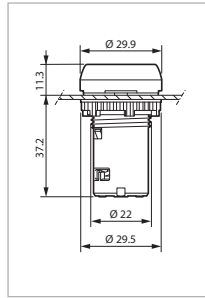

24V Without engraving

- Red
- Green
- Yellow
- White
- Blue

L20SC10L
L20SC20L
L20SC40L
L20SC50L
L20SC60L

On demand engraving (p. 74)

Symbol code to be added at the end of the catalogue number

- Red
- Green
- Yellow
- White
- Blue

L20SC31L [ ] [ ] [ ] [ ]
L20SC32L [ ] [ ] [ ] [ ]
L20SC34L [ ] [ ] [ ] [ ]
L20SC35L [ ] [ ] [ ] [ ]
L20SC36L [ ] [ ] [ ] [ ]

130V Without engraving

- Red
- Green
- Yellow
- White
- Blue

L20SC10M
L20SC20M
L20SC40M
L20SC50M
L20SC60M

On demand engraving (p. 74)

Symbol code to be added at the end of the catalogue number

- Red
- Green
- Yellow
- White
- Blue

L20SC31M [ ] [ ] [ ] [ ]
L20SC32M [ ] [ ] [ ] [ ]
L20SC34M [ ] [ ] [ ] [ ]
L20SC35M [ ] [ ] [ ] [ ]
L20SC36M [ ] [ ] [ ] [ ]

230V Without engraving

- Red
- Green
- Yellow
- White
- Blue

L20SC10H
L20SC20H
L20SC40H
L20SC50H
L20SC60H

On demand engraving (p. 74)

Symbol code to be added at the end of the catalogue number

- Red
- Green
- Yellow
- White
- Blue

L20SC31H [ ] [ ] [ ] [ ]
L20SC32H [ ] [ ] [ ] [ ]
L20SC34H [ ] [ ] [ ] [ ]
L20SC35H [ ] [ ] [ ] [ ]
L20SC36H [ ] [ ] [ ] [ ]