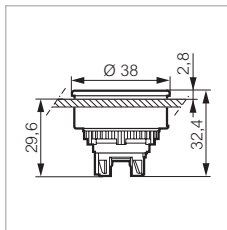

- Red
- Green
- Yellow
- White
- Blue

L20SE31
 L20SE32
 L20SE34
 L20SE35
 L20SE36

SUPER FLUSH

Degree of protection: IP 66

Cat. No

L23SE10

Metallic chrome bezel
 Drilling \varnothing 30,5 mm
 To be combined with a clip and LED block (p. 55)